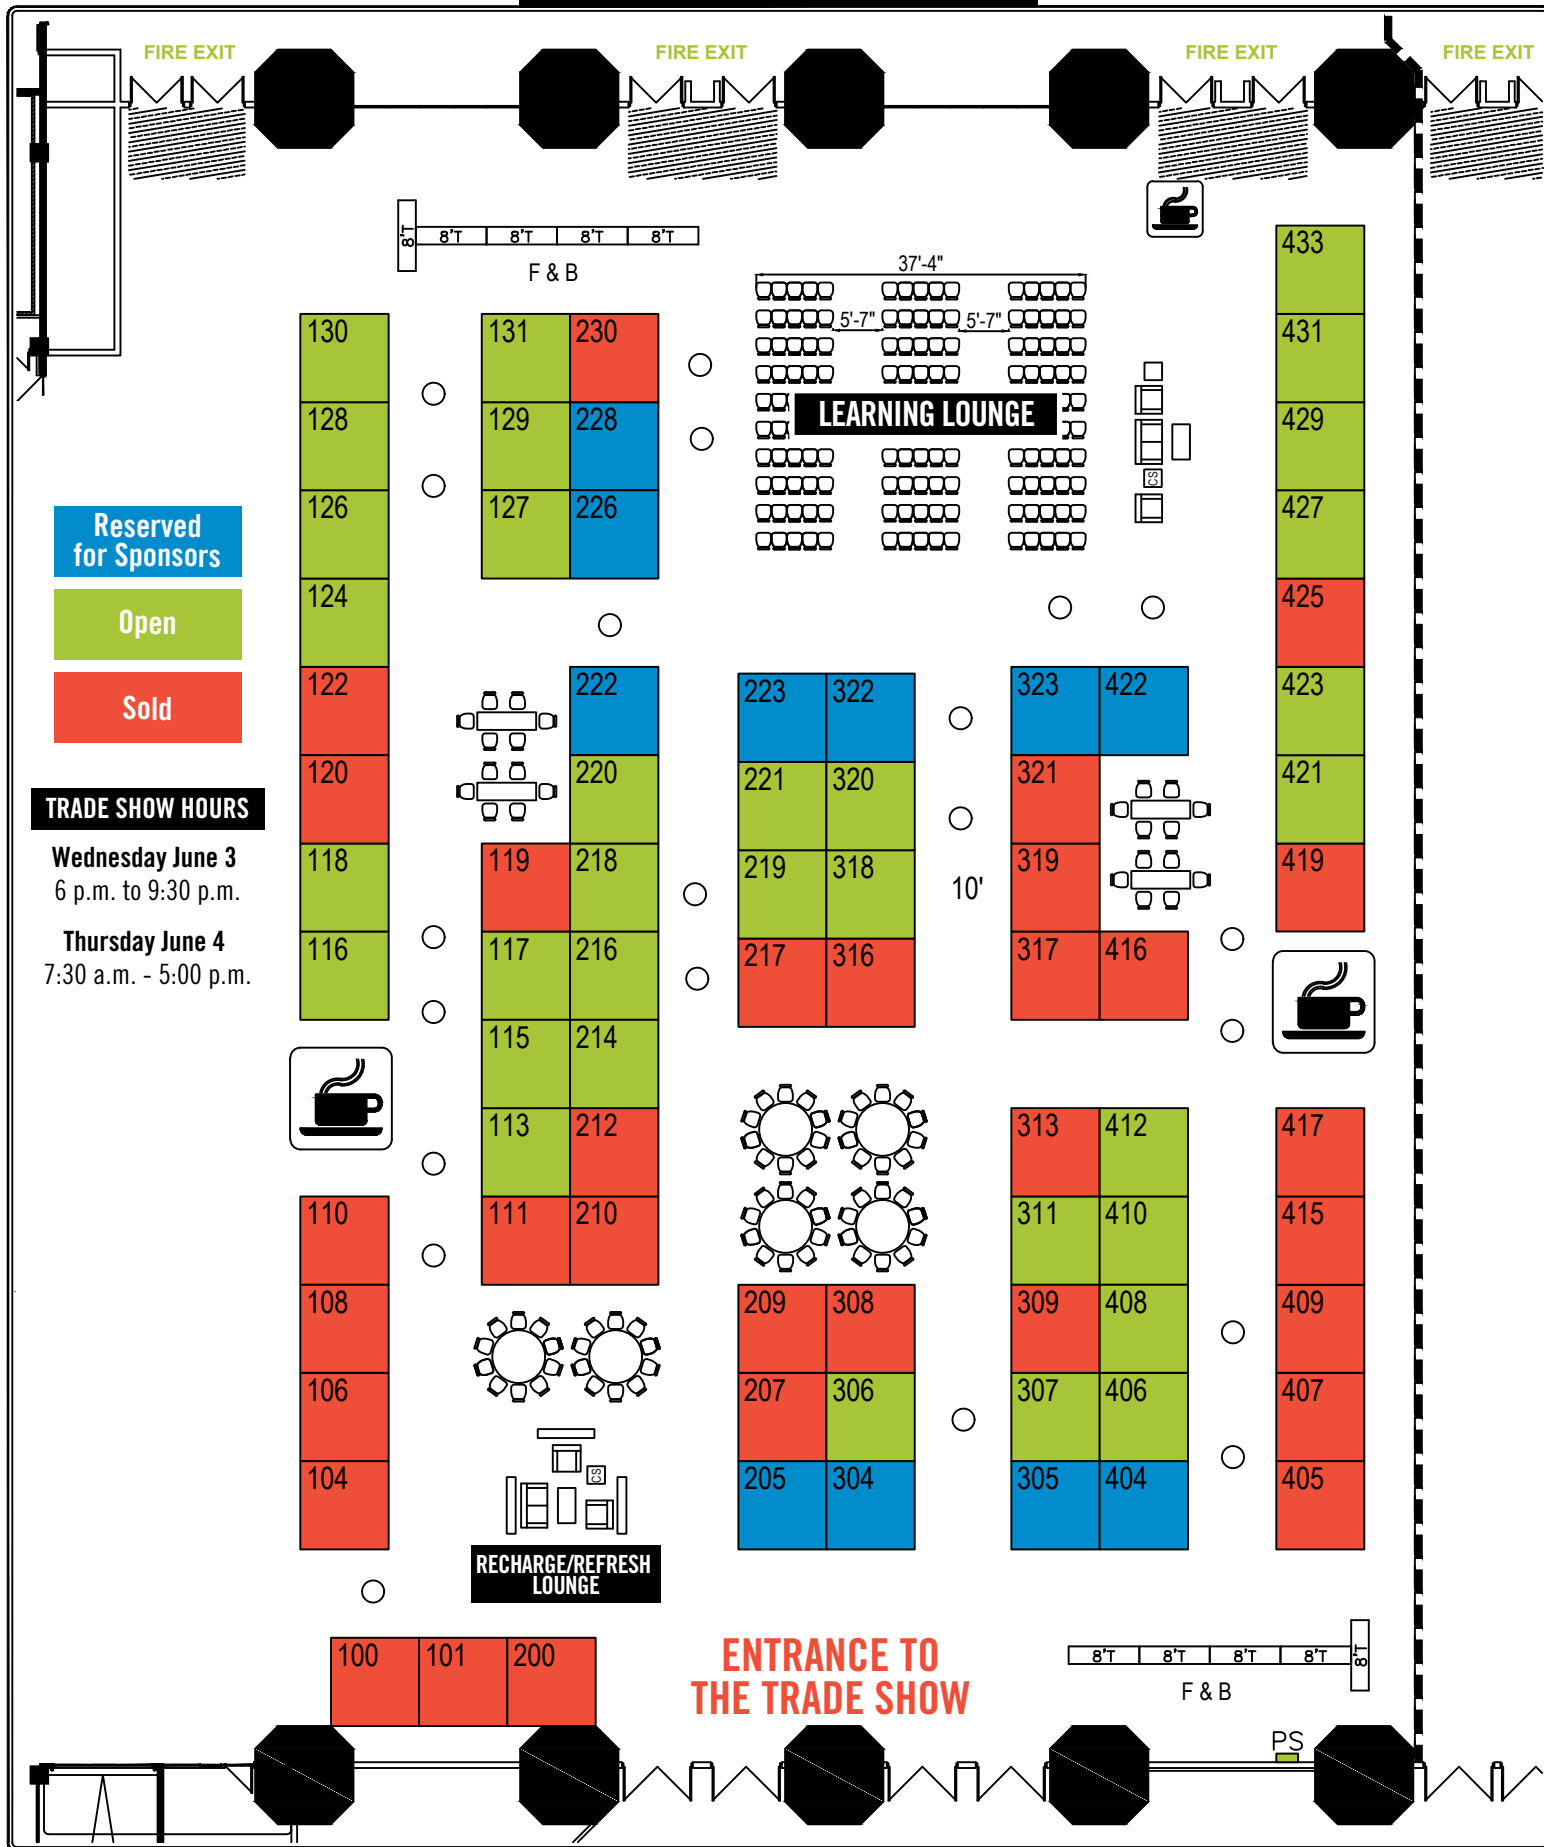

**Edmonton Convention Centre, Hall A**

**Reserved for Sponsors**

**Open**

**Sold**

**TRADE SHOW HOURS**

**Wednesday June 3**  
 6 p.m. to 9:30 p.m.

**Thursday June 4**  
 7:30 a.m. - 5:00 p.m.

**EXHIBITORS**