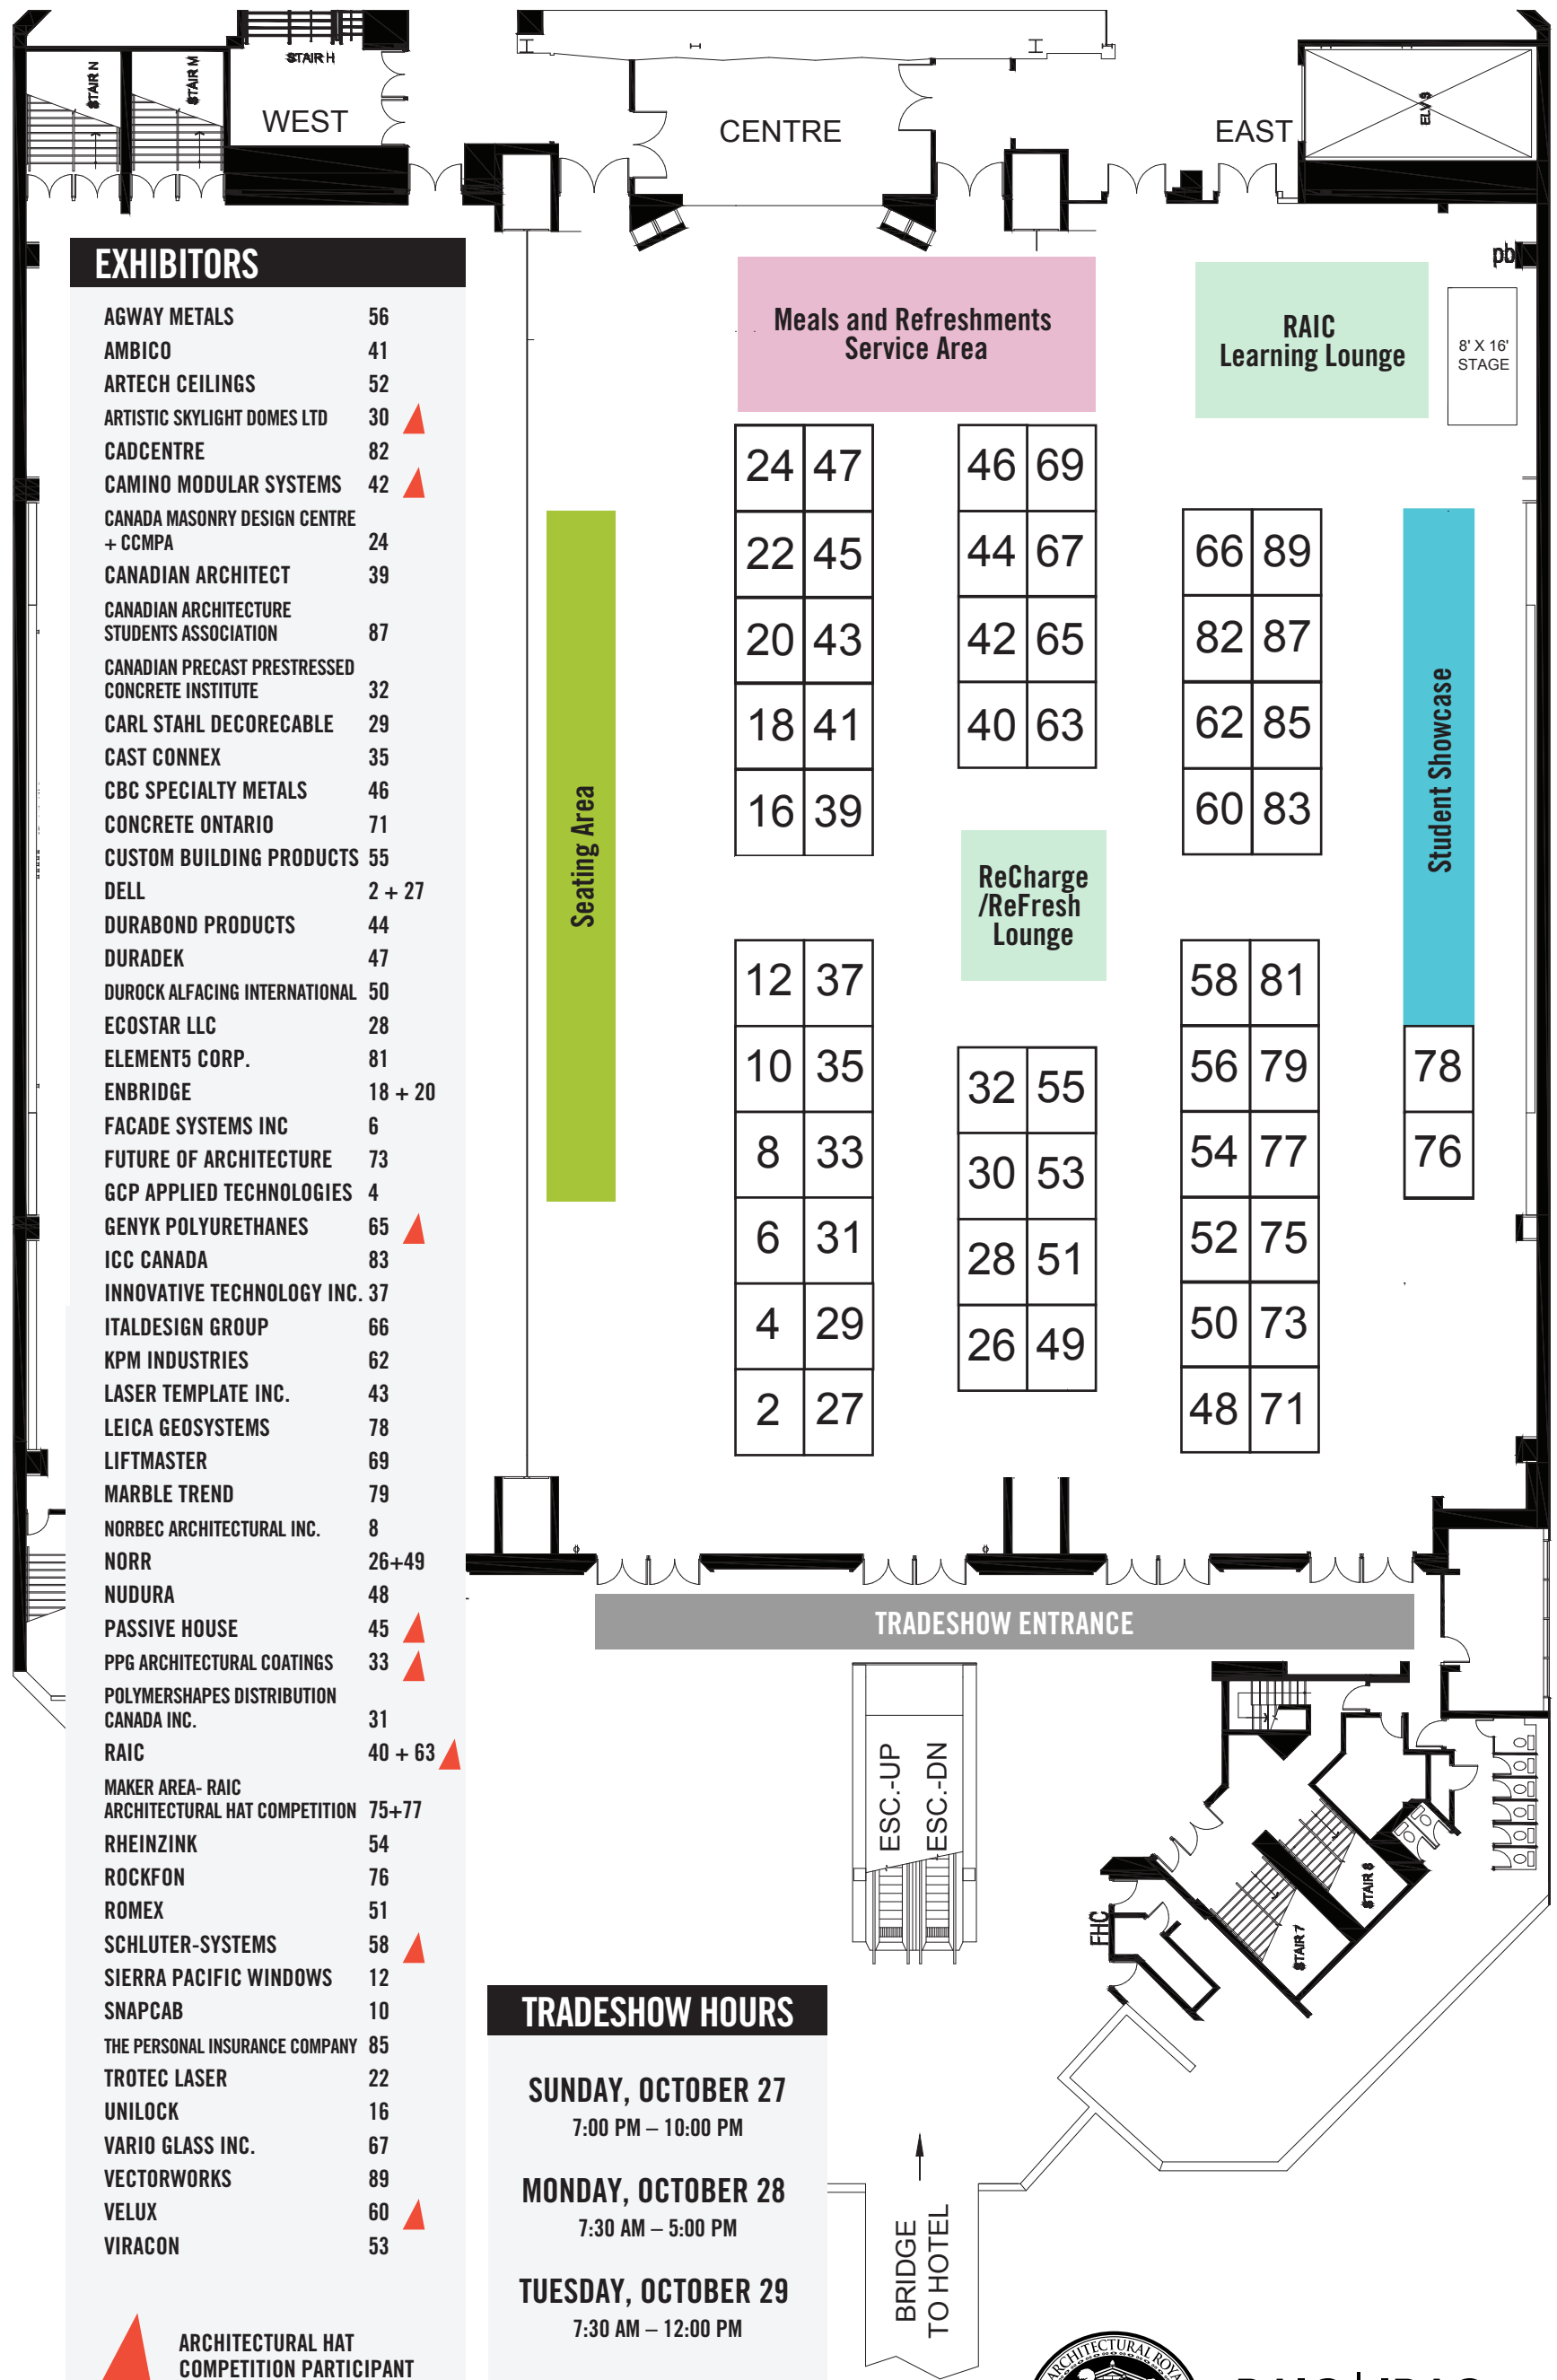

Metropolitan Ballroom Centre & East

EXHIBITORS

AGWAY METALS	56
AMBICO	41
ARTECH CEILINGS	52
ARTISTIC SKYLIGHT DOMES LTD	30 ▲
CADCENTRE	82
CAMINO MODULAR SYSTEMS	42 ▲
CANADA MASONRY DESIGN CENTRE + CCMPA	24
CANADIAN ARCHITECT	39
CANADIAN ARCHITECTURE STUDENTS ASSOCIATION	87
CANADIAN PRECAST PRESTRESSED CONCRETE INSTITUTE	32
CARL STAHL DECORECABLE	29
CAST CONNEX	35
CBC SPECIALTY METALS	46
CONCRETE ONTARIO	71
CUSTOM BUILDING PRODUCTS	55
DELL	2 + 27
DURABOND PRODUCTS	44
DURADEK	47
DUROCK ALFACING INTERNATIONAL	50
ECOSTAR LLC	28
ELEMENT5 CORP.	81
ENBRIDGE	18 + 20
FACADE SYSTEMS INC	6
FUTURE OF ARCHITECTURE	73
GCP APPLIED TECHNOLOGIES	4
GENYK POLYURETHANES	65 ▲
ICC CANADA	83
INNOVATIVE TECHNOLOGY INC.	37
ITALDESIGN GROUP	66
KPM INDUSTRIES	62
LASER TEMPLATE INC.	43
LEICA GEOSYSTEMS	78
LIFTMASTER	69
MARBLE TREND	79
NORBEC ARCHITECTURAL INC.	8
NORR	26+49
NUDURA	48
PASSIVE HOUSE	45 ▲
PPG ARCHITECTURAL COATINGS	33 ▲
POLYMERSHAPES DISTRIBUTION CANADA INC.	31
RAIC	40 + 63 ▲
MAKER AREA- RAIC ARCHITECTURAL HAT COMPETITION	75+77
RHEINZINK	54
ROCKFON	76
ROMEX	51
SCHLUTER-SYSTEMS	58 ▲
SIERRA PACIFIC WINDOWS	12
SNAPCAB	10
THE PERSONAL INSURANCE COMPANY	85
TROTEC LASER	22
UNILOCK	16
VARIO GLASS INC.	67
VECTORWORKS	89
VELUX	60 ▲
VIRACON	53

▲ ARCHITECTURAL HAT COMPETITION PARTICIPANT

TRADESHOW HOURS

SUNDAY, OCTOBER 27
7:00 PM – 10:00 PM

MONDAY, OCTOBER 28
7:30 AM – 5:00 PM

TUESDAY, OCTOBER 29
7:30 AM – 12:00 PM