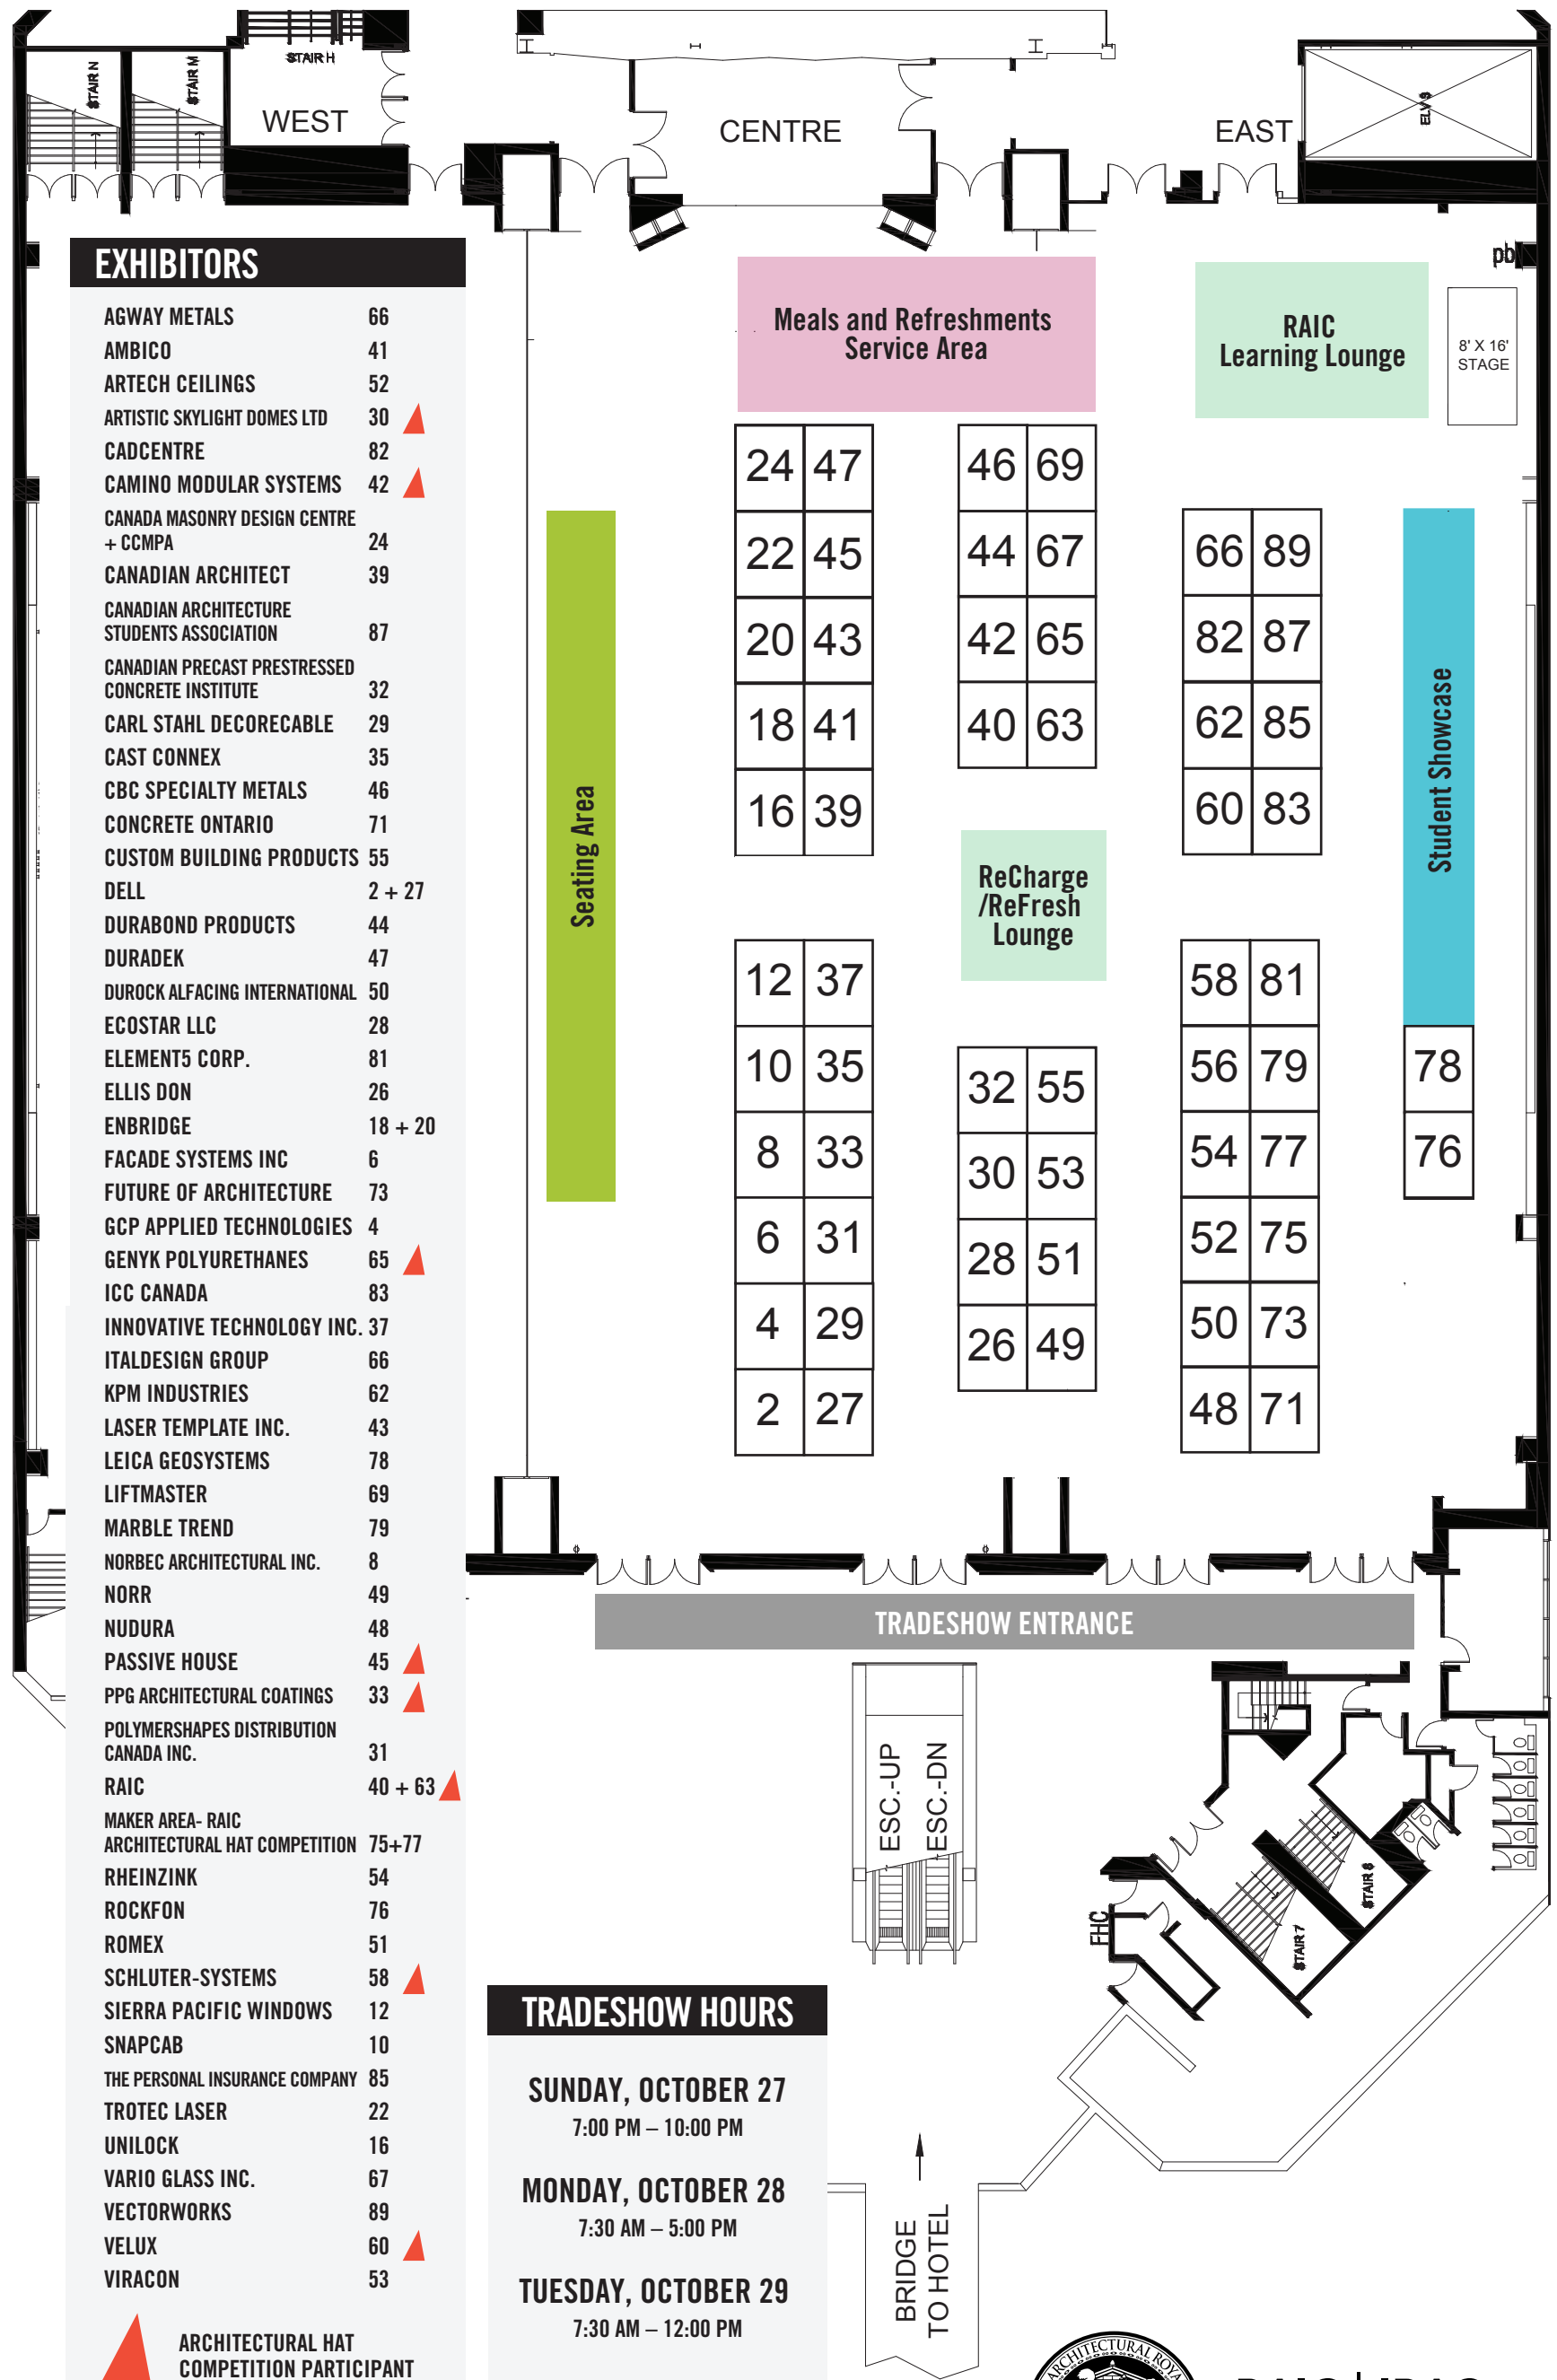

# Metropolitan Ballroom Centre & East

## TRADESHOW HOURS

<b>SUNDAY, OCTOBER 27</b>
7:00 PM – 10:00 PM
<b>MONDAY, OCTOBER 28</b>
7:30 AM – 5:00 PM
<b>TUESDAY, OCTOBER 29</b>
7:30 AM – 12:00 PM